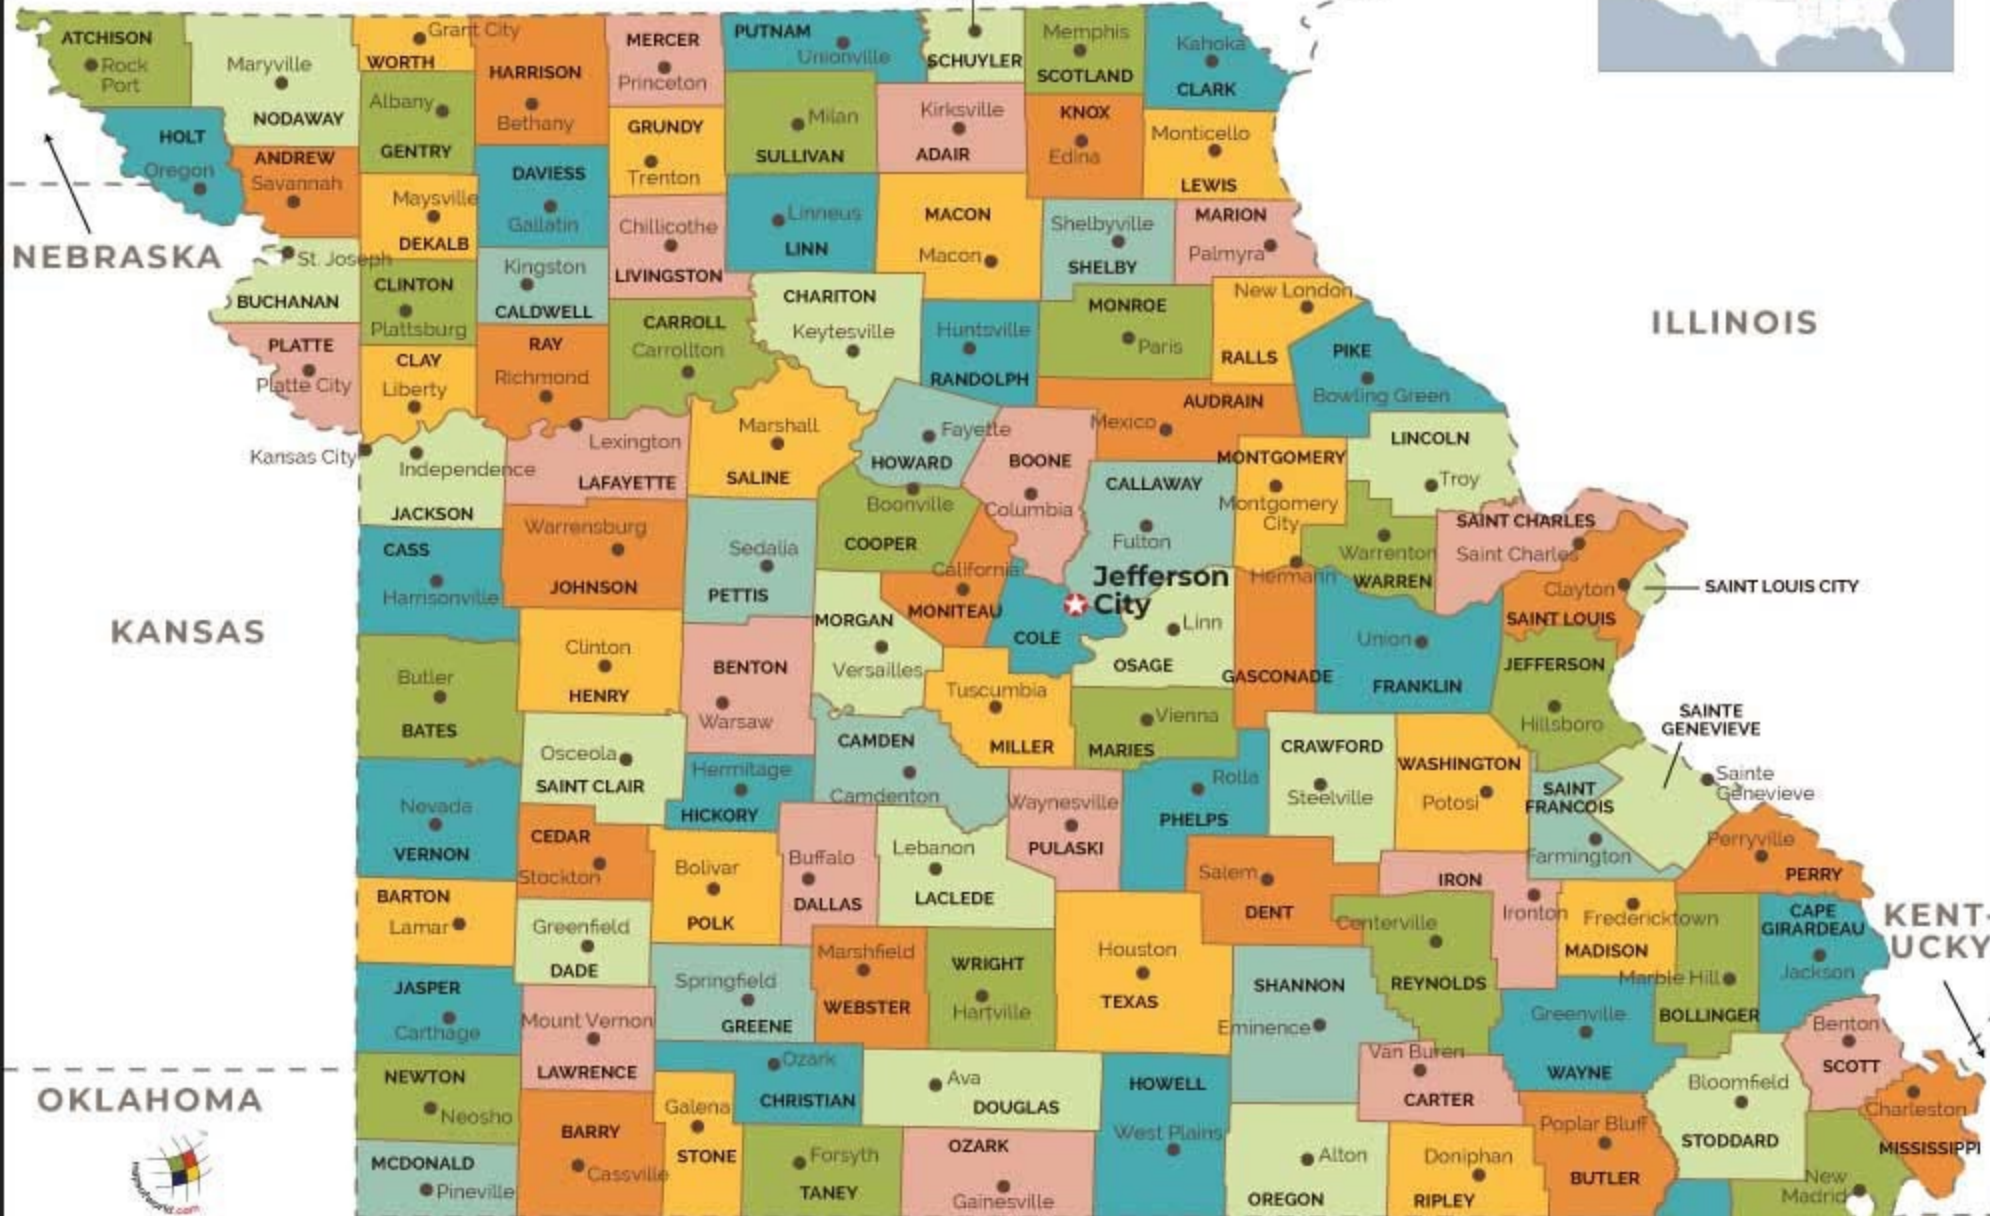

IOWA

NEBRASKA

ILLINOIS

KANSAS

KENTUCKY

OKLAHOMA

ARKANSAS

COUNTY MAP OF MISSOURI

- State Boundary
- County Boundary
- ★ State Capital
- County Seat

0 50 Miles