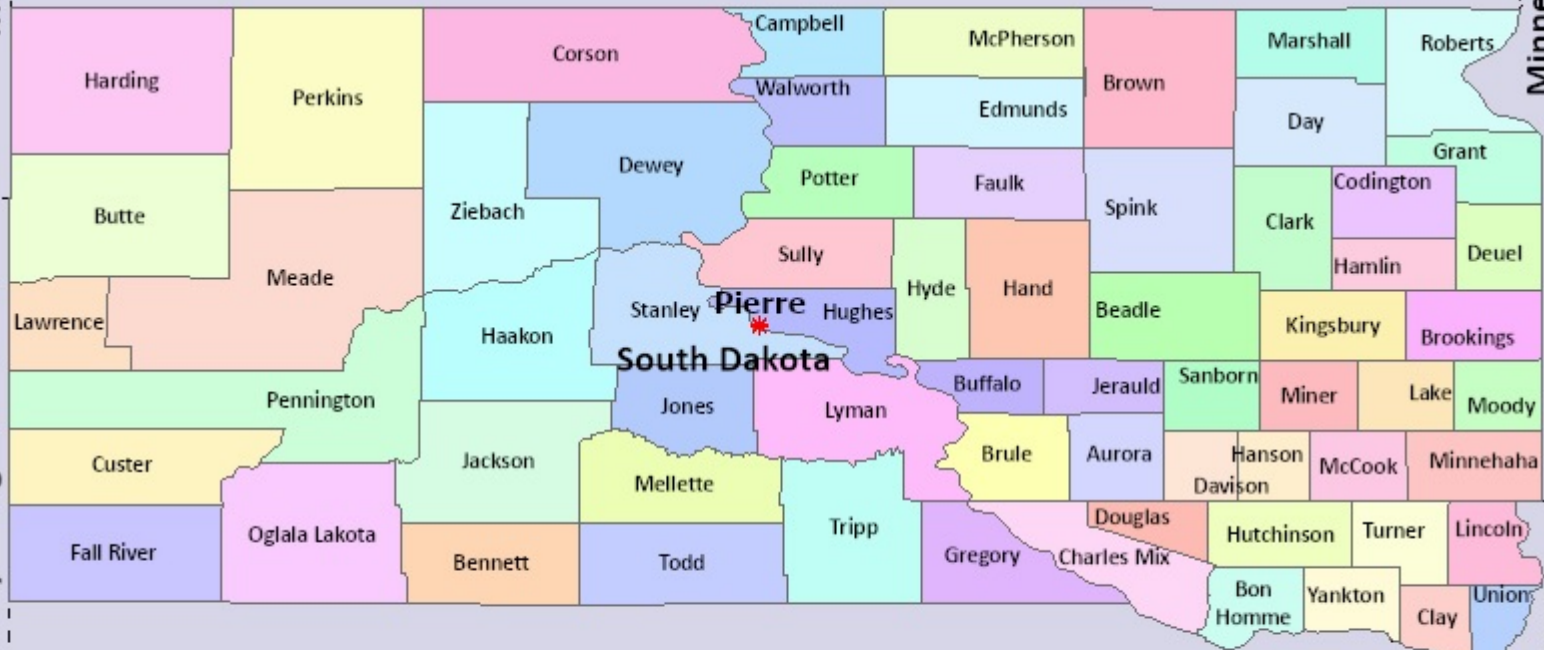

SOUTH DAKOTA COUNTY MAP

Bismarck

North Dakota

Montana

Minnesota

Wyoming

Iowa

Nebraska

Legend

- State Boundary
- County Boundary
- * State Capital

0 12.5 25 50 Miles