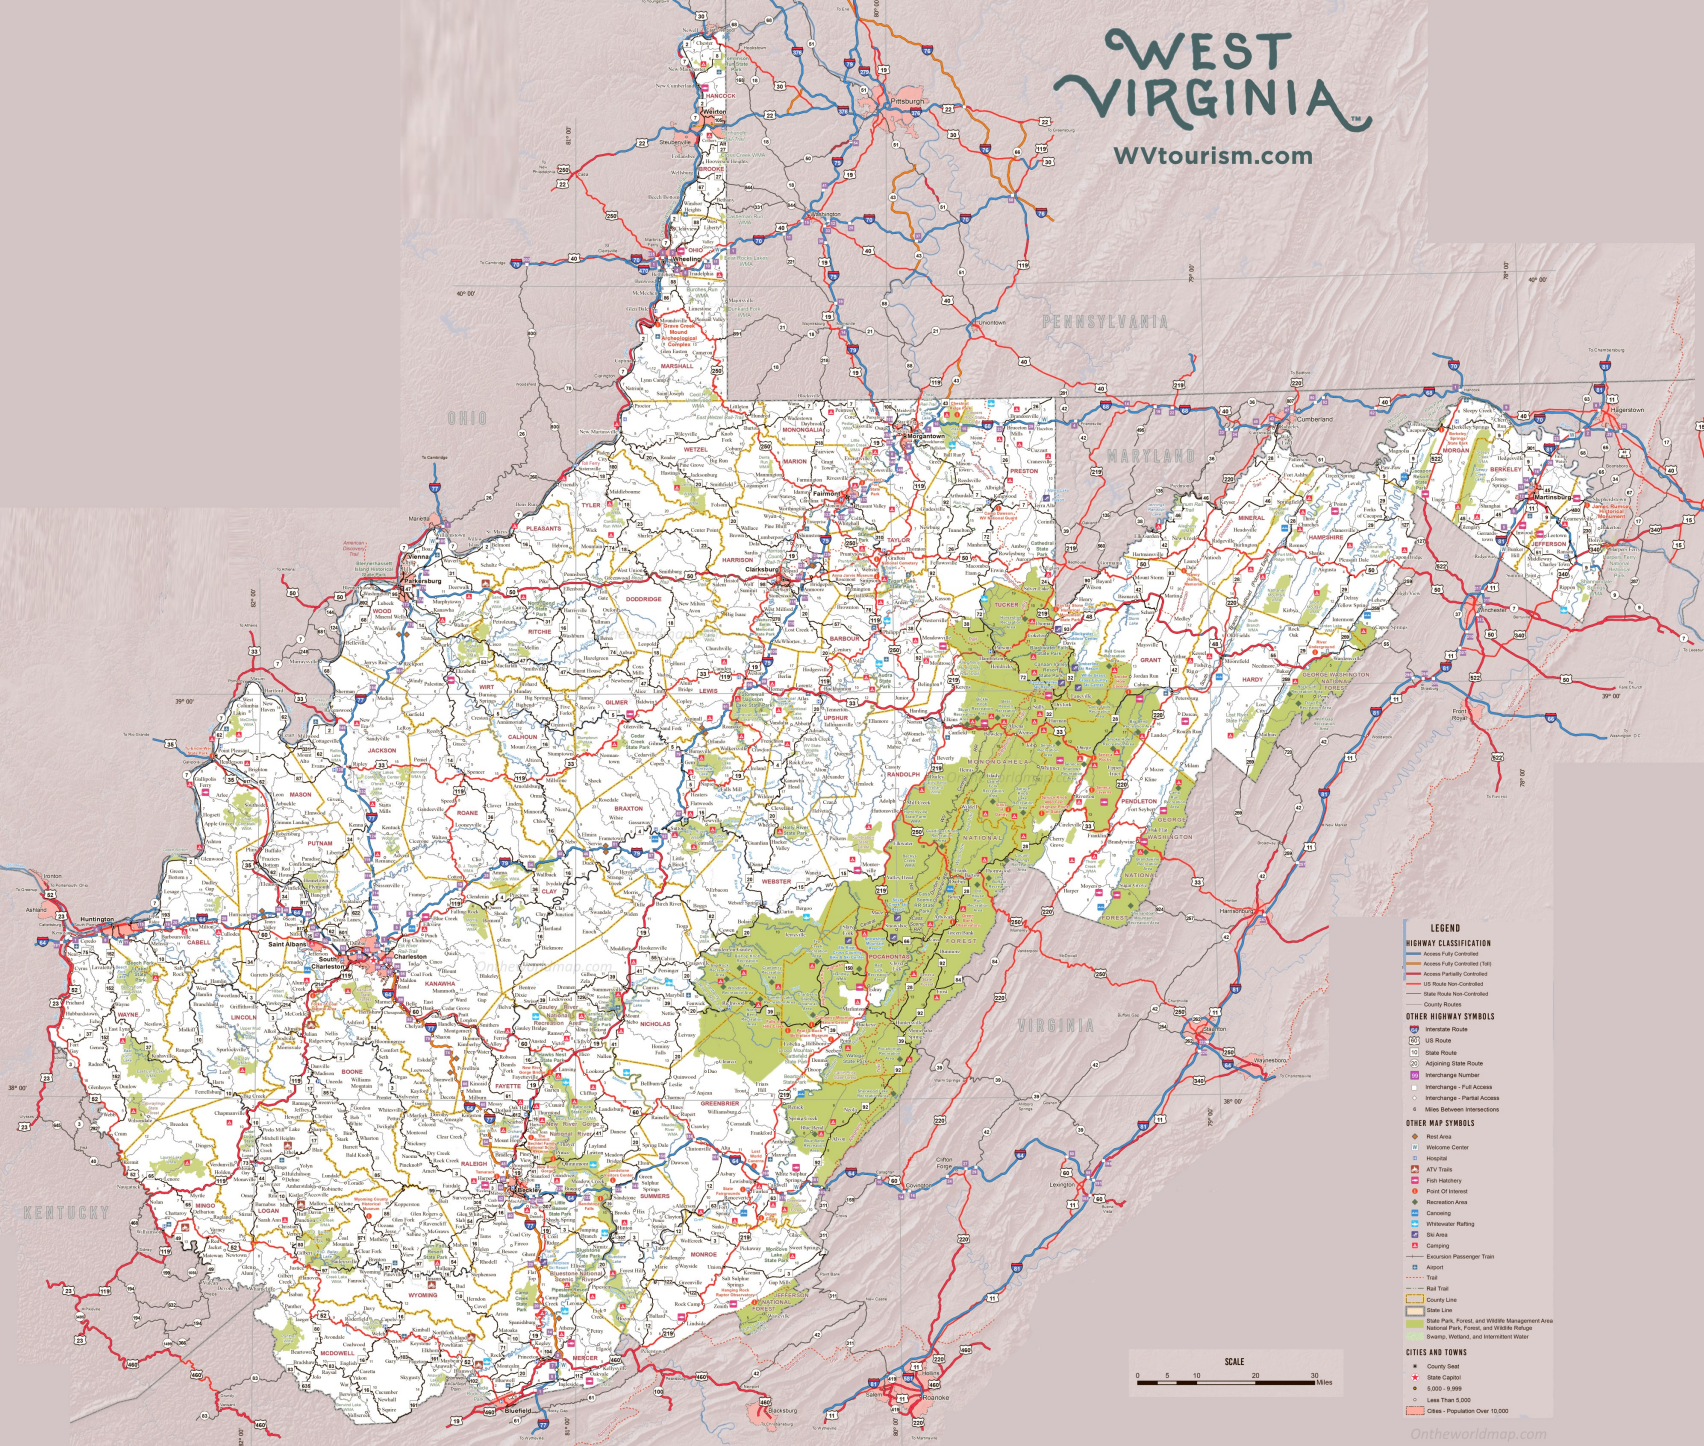

WEST VIRGINIA

WVtourism.com

LEGEND

HIGHWAY CLASSIFICATION

OTHER HIGHWAY SYMBOLS

OTHER MAP SYMBOLS

CITIES AND TOWNS