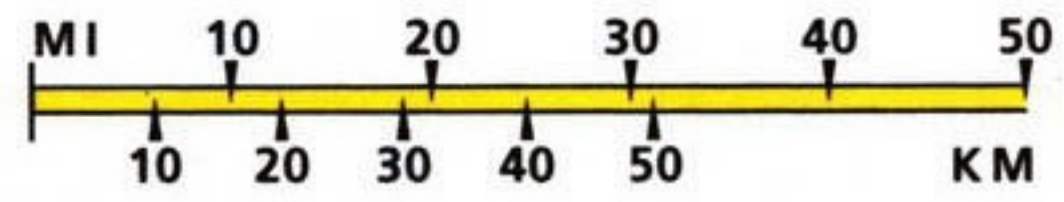

MICHIGAN ROAD MAP

1 inch represents 36 miles
or 57 kilometers
(1:2,260,000)

© GeoNova Publishing, Inc.