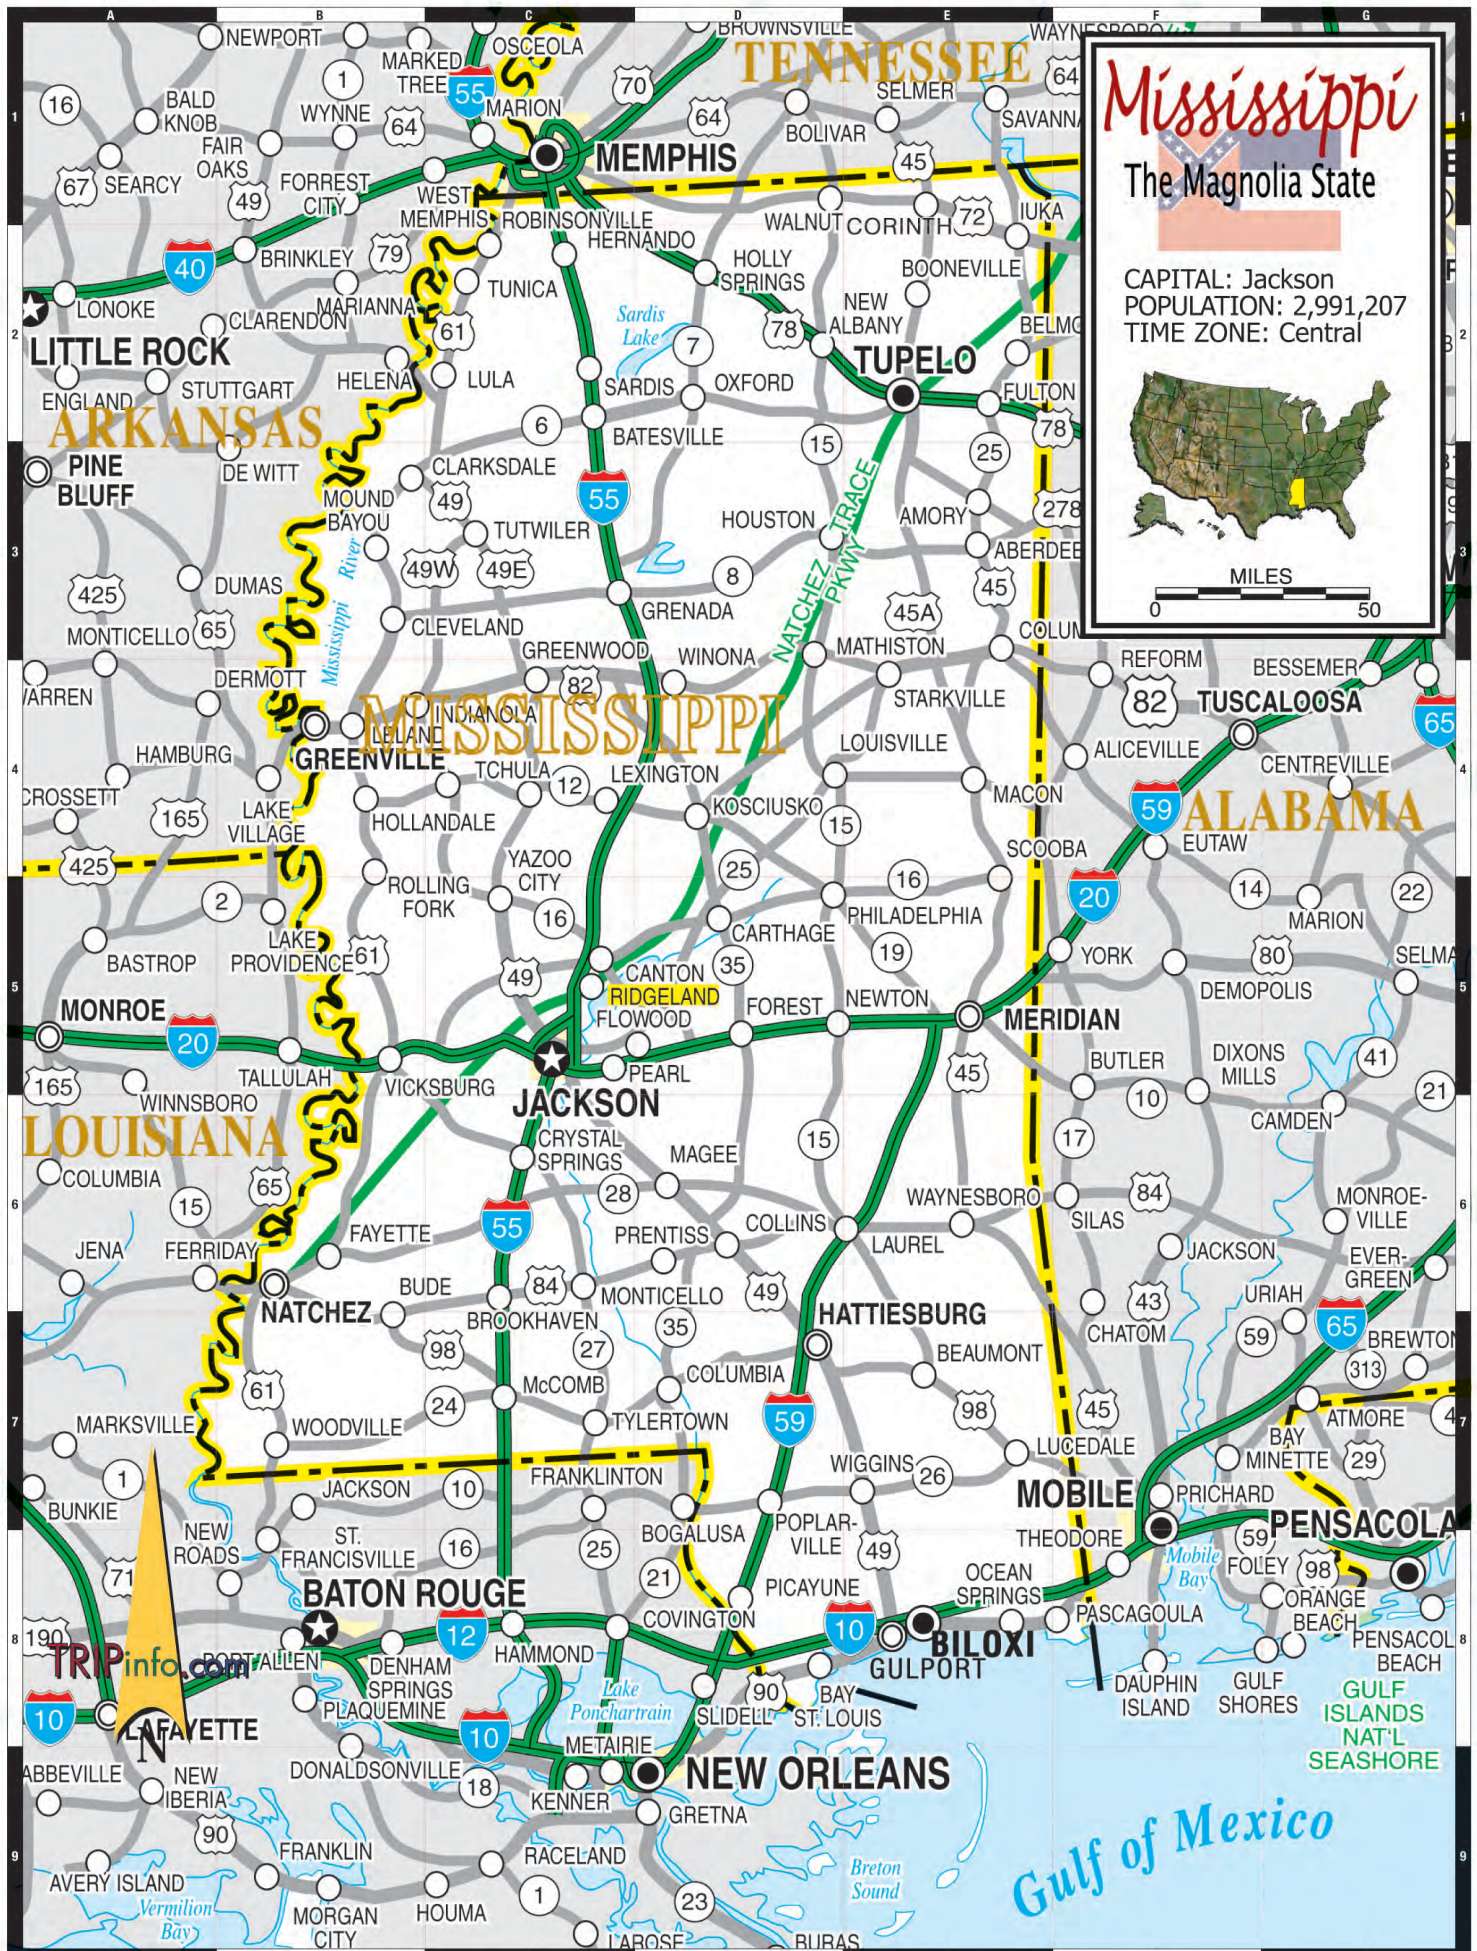

Mississippi

The Magnolia State

CAPITAL: Jackson
 POPULATION: 2,991,207
 TIME ZONE: Central

MILES
 0 50

TRIPinfo.com

Gulf of Mexico

GULF ISLANDS NAT'L SEASHORE