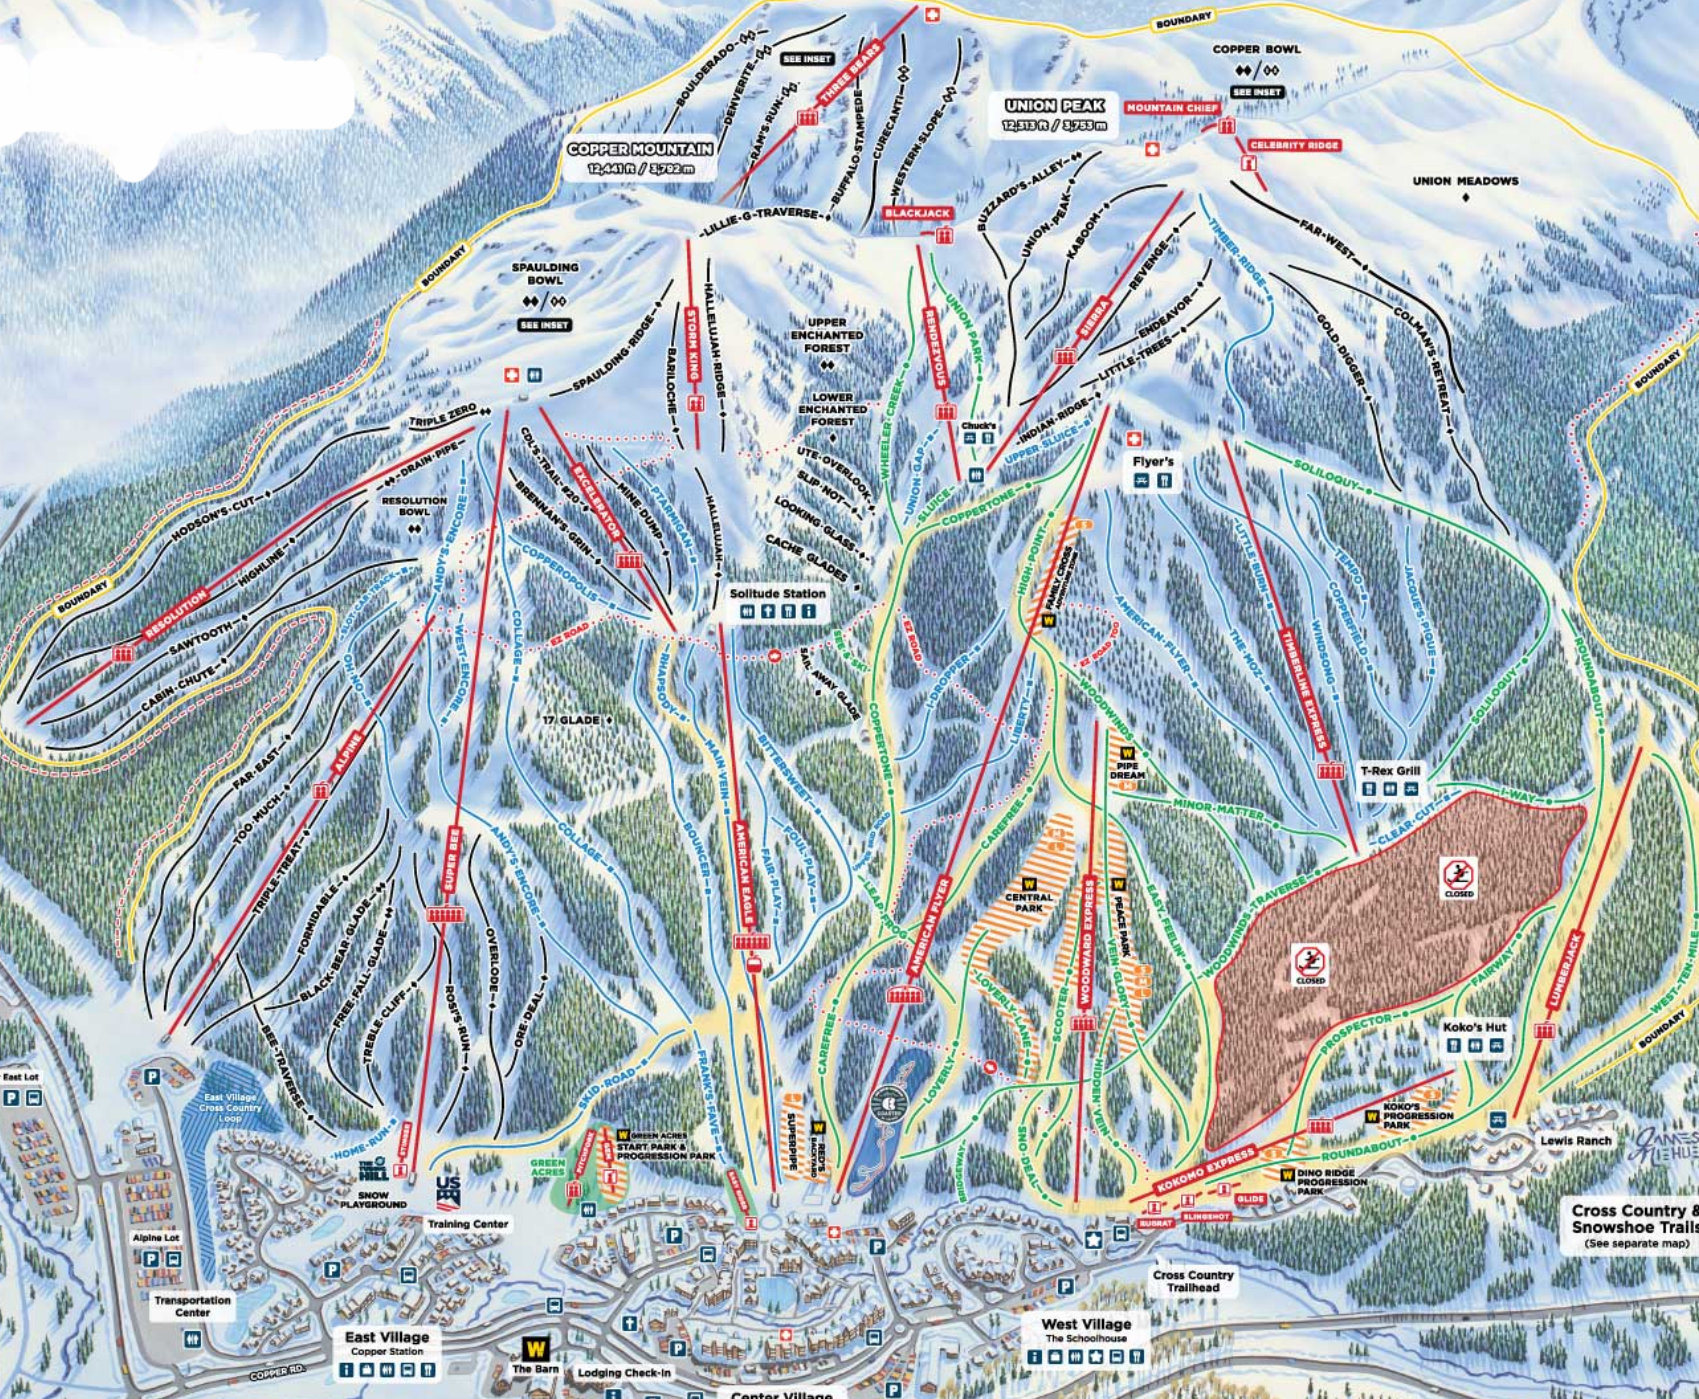

TUCKER MOUNTAIN
12,421 ft / 3,795 m

JACQUE PEAK
12,205 ft / 3,720 m

COPPER MOUNTAIN
12,419 ft / 3,782 m

UNION PEAK
12,513 ft / 3,793 m

National Forest Access Point
(To Jane's Cabin)

Cross Country & Snowshoe Trails
(See separate map)

Conoco Service Station

East Village
Copper Station

Center Village
Guest Services

West Village
The Schoolhouse

70 WEST

TO DENVER