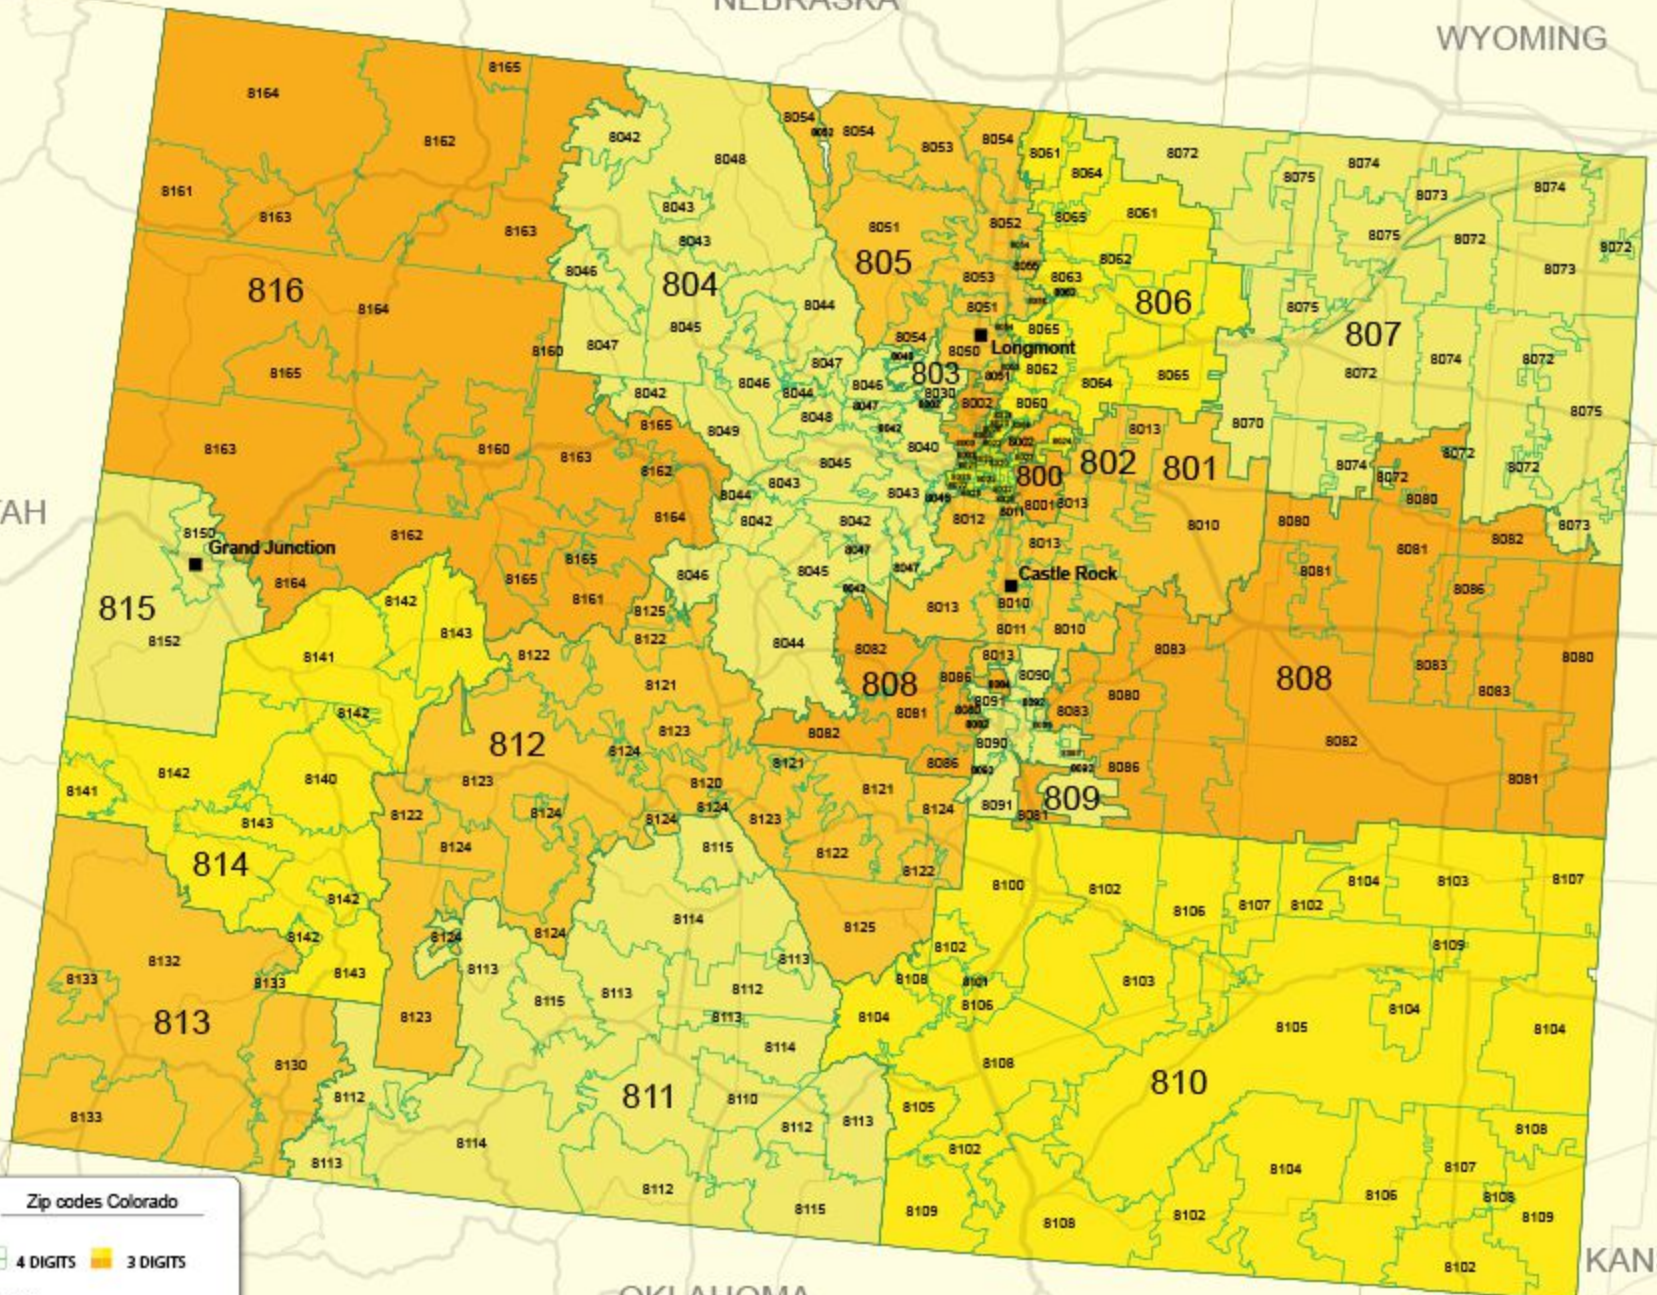

NEBRASKA

WYOMING

UTAH

**Zip codes Colorado**

4 DIGITS
  3 DIGITS

Scale 1:750,000

0 12.5 25 37.5 50 Miles

OKLAHOMA

NEW MEXICO

KANSAS